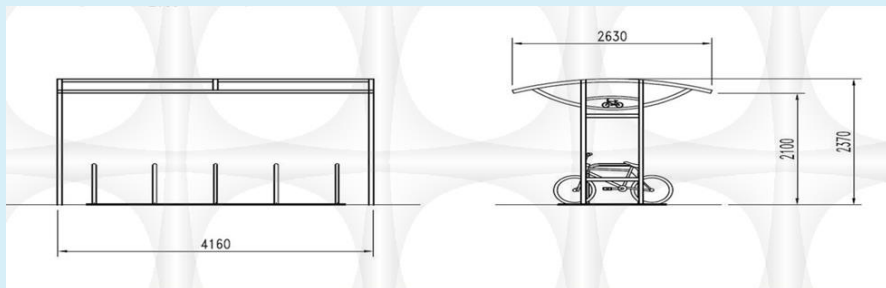

The Ridings Shelter is an attractive "T" shaped shelter which has been specially designed to be aesthetically pleasing whilst also allowing access from both sides. With this shelter we are able to offer the facility of personalizing the shelter with additional panels fitted vertically down either end or incorporated into the cross supports shown in the photo above with cycle detail. It is designed for the storage of either cycles or motorcycles and included in the price of every shelter is a standard Sheffield style toast rack. We can alternatively supply and fit various other styles of horizontal stands as an extra.

### Dimensions (mm)

Capacity	Height	Width	Depth
10	2100	4160	2360
20	2100	8240	2360
30	2100	12320	2360
40	2100	16400	2360
50	2100	24480	2360