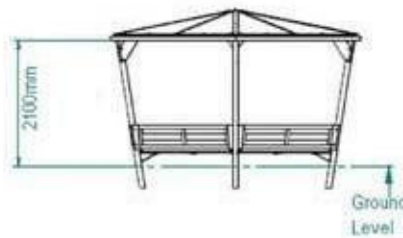

The Perennial Shelter is manufactured from high grade aluminum and so can be installed without the extra expense of purpose made concrete base. The Perennial is a versatile shelter, frequently used as an outdoor learning area capable of holding up to 30 children at a time. The Perennial Shelter also offers children a place to shade from the sun on hot days and is often used as a parent waiting shelter at the beginning and end of the school day. Frequently specified by community police officers, the Perennial also acts as a dedicated meeting place for youngsters helping to cut down on anti-social behaviour and crime.

Installation by our own qualified engineers.

Dimensions (mm)

Pupil Capacity	Internal Height	Length	depth
30	2100	6000	6000

Finishes

Powder Coated
✓

Roof Cladding

UV Stable Polycarbonate
✓
Solid Aluminium
✓

Seating Material