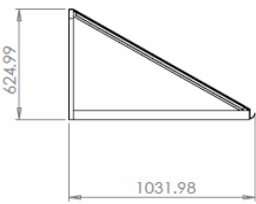

The Canopy will be glazed in PET – G with solid aluminium sides.

Available in 4 Standard sizes.

Dimensions (mm)

Length	Depth	Height
2009.48	1031.98	624.99
3000	1031.98	624.99
3990.56	1031.98	624.99
4981.10	1031.98	624.99