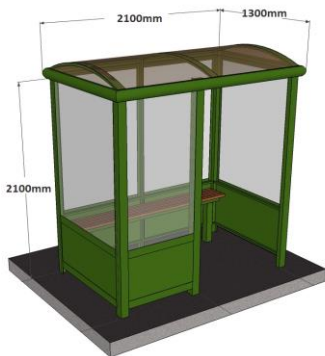

The Heritage is our Barreled roof passenger waiting shelter. Manufactured from high grade aluminium alloy and powder coated to a colour of your choice. Numerous configurations are available from cantilever to fully enclosed. Various glazing options allow you to choose the most suitable material for your environment. Able to accommodate advertising panels, the shelter can also be manufactured for RTI systems, solar lighting, CCTV systems with perch/bench seating and timetable cases. The Harrogate shelter is available in any size to suit your requirements and will be installed by our own fully qualified engineers.

Dimensions (mm)

Bays	Length	Depth	Height
2	2100	1300	2100
3	3060	1300	2100
4	4020	1300	2100
5	4980	1300	2100
6	5940	1300	2100
Bespoke	Bespoke	Bespoke	Bespoke

Material

Aluminium Extrusion

Finishes

Powder Coated