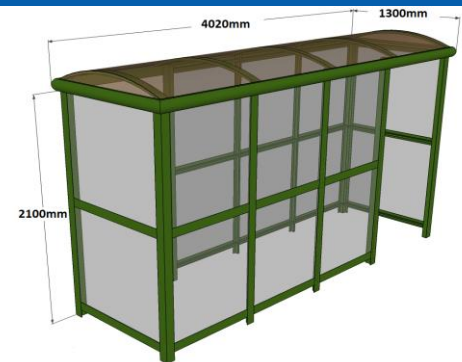

The Heritage is our Barreled roof passenger waiting shelter. Manufactured from high grade aluminium alloy and powder coated to a colour of your choice. Numerous configurations are available from cantilever to fully enclosed. Various glazing options allow you to choose the most suitable material for your environment. Able to accommodate advertising panels, the shelter can also be manufactured for RTI systems, solar lighting, CCTV systems with perch/bench seating and timetable cases. The Harrogate shelter is available in any size to suit your requirements and will be installed by our own fully qualified engineers.

Dimensions (mm)

Bays	Length	Depth	Height
2	2100	1300	2100
3	3060	1300	2100
4	4020	1300	2100
5	4980	1300	2100
6	5940	1300	2100
Bespoke	Bespoke	Bespoke	Bespoke

Material

Aluminium Extrusion

Finishes

Powder Coated