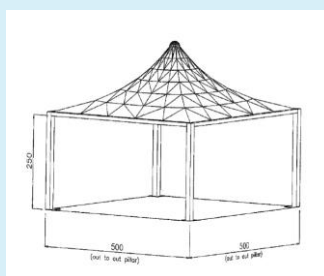

The Airone Tipó is a versatile canopy solution that comes in a variety of standard modular sizes to provide a temporary or permanent covering. Built to withstand the elements, the Airone Tipó will look good and perform well come rain or shine. Featuring an integral guttering system that will discharge rain water at ground level and the option to add padded protection around the base of the posts, it is a popular choice for golf clubs, residential care homes, schools, pubs, any public areas, hand car washes, playgrounds, smoking shelters and theme parks. The frame is constructed from galvanised and powder-coated steel which can be customised to a BS or RAL colour to match your brand or design, together with a canopy made from 650g/sm PVC which is completely waterproof, UV resistant and fire retardant to British Standards, as well as having anti-fungal properties.

Dimensions (mm)

Length	Depth	Height
3000	3000	2500
4000	4000	2500
5000	5000	2500
6000	6000	2500
7000	7000	2500

Material

Galvanised
Aluminium
✓

Finishes

Powder Coated
✓

Fixing Options

Sub Surface
Fixed
✓