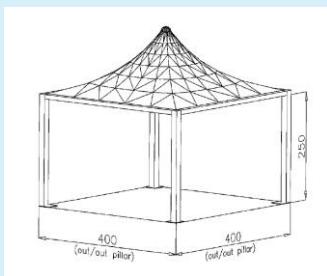

The Airone Tipó is a versatile canopy solution that comes in a variety of standard modular sizes to provide a temporary or permanent covering. Built to withstand the elements, the Airone Tipó will look good and perform well come rain or shine. Featuring an integral guttering system that will discharge rain water at ground level and the option to add padded protection around the base of the posts, it is a popular choice for golf clubs, residential care homes, schools, pubs, any public areas, hand car washes, playgrounds, smoking shelters and theme parks. The frame is constructed from galvanised and powder-coated steel which can be customised to a BS or RAL colour to match your brand or design, together with a canopy made from 650g/sm PVC which is completely waterproof, UV resistant and fire retardant to British Standards, as well as having anti-fungal properties.

Dimensions (mm)

Length	Depth	Height
3000	3000	2500
4000	4000	2500
5000	5000	2500
6000	6000	2500
7000	7000	2500

Material

Galvanised
Aluminium
✓

Finishes

Powder Coated
✓

Fixing Options

Sub Surface
Fixed
✓