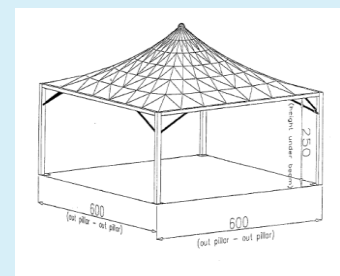

The Airone Tipó is a versatile canopy solution that comes in a variety of standard modular sizes to provide a temporary or permanent covering. Built to withstand the elements, the Airone Tipó will look good and perform well come rain or shine. Featuring an integral guttering system that will discharge rain water at ground level and the option to add padded protection around the base of the posts, it is a popular choice for golf clubs, residential care homes, schools, pubs, any public areas, hand car washes, playgrounds, smoking shelters and theme parks. The frame is constructed from galvanised and powder-coated steel which can be customised to a BS or RAL colour to match your brand or design, together with a canopy made from 650g/sm PVC which is completely waterproof, UV resistant and fire retardant to British Standards, as well as having anti-fungal properties.

Dimensions (mm)

Length	Depth	Height
3000	3000	2500
4000	4000	2500
5000	5000	2500
6000	6000	2500
7000	7000	2500

Material

Galvanised
Aluminium
✓

Finishes

Powder Coated
✓

Fixing Options

Sub Surface
Fixed
✓